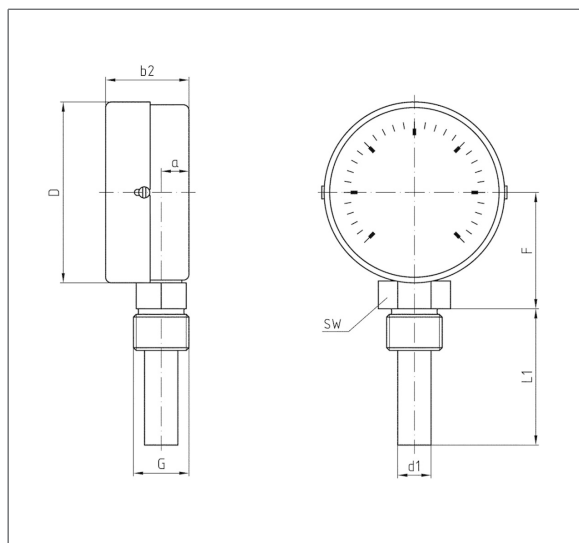

Measuring element
Bimetal helix

Accuracy class
2 (EN 13190)

Standard version

Connection
Stem: Brass or aluminium, Ø 9 mm
Thermowell: G½B, brass or aluminium, Ø 9 mm
Thermowell: (removable (with locking screw for 160 °C and higher))

Mounting position
Centre back or bottom

Dial
Up to 120 °C: Plastic, white
≥ 160 °C: Aluminium, white
Scaling black

Options

- Other ranges
- Nominal size 34, 160

Ranges °C
-20/+60, 0/60, 0/120, 0/160

Application area
Full scale value

Operating pressure at thermowell
Max. 6 bar

Pointer
Plastic, black

Housing
Sheet steel, galvanised

Push on bezel
Sheet steel, nickel-plated

Window
Plastic

Technical drawings

Centre back connection

Dimensions (mm)

Bottom connection

Dimensions (mm)

NG	a	b2	D	d1	F	G	L1	SW
63	10	35	63	12	29,3	G½B	40	19/22
63	10	35	63	12	29,3	G½B	63	19/22
63	10	35	63	12	29,3	G½B	100	19/22
63	10	35	63	12	29,3	G½B	150	19/22
80	10	33	80	12	47,3	G½B	40	19/22
80	10	33	80	12	47,3	G½B	63	19/22
80	10	33	80	12	47,3	G½B	100	19/22
80	10	33	80	12	47,3	G½B	150	19/22
100	10	40,5	100	12	59,3	G½B	40	19/22
100	10	40,5	100	12	59,3	G½B	63	19/22
100	10	40,5	100	12	59,3	G½B	100	19/22
100	10	40,5	100	12	59,3	G½B	150	19/22