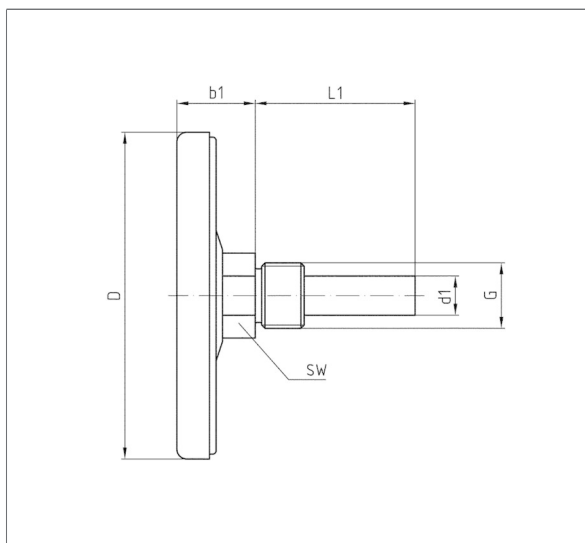

Measuring element
Bimetal helix

Accuracy class
2 (EN 13190)

Standard version

Connection
Stem: Brass or aluminium, Ø 9 mm
Thermowell: G½B, brass or aluminium, Ø 9 mm
Thermowell: (removable (with locking screw for 160 °C and higher))

Mounting position
Centre back or bottom

Dial
Up to 120 °C: Plastic, white
≥ 160 °C: Aluminium, white
Scaling black

Options

- Other ranges
- Nominal size 34, 160

Ranges °C
-20/+60, 0/60, 0/120, 0/160

Application area
Full scale value

Operating pressure at thermowell
Max. 6 bar

Pointer
Plastic, black

Housing
Sheet steel, galvanised

Push on bezel
Sheet steel, nickel-plated

Window
Plastic

Technical drawings

Centre back connection

Dimensions (mm)

Bottom connection

Dimensions (mm)

NG	a	b2	D	d1	F	G	L1	SW
63	10	35	63	12	29,3	G½B	40	19/22
63	10	35	63	12	29,3	G½B	63	19/22
63	10	35	63	12	29,3	G½B	100	19/22
63	10	35	63	12	29,3	G½B	150	19/22
80	10	33	80	12	47,3	G½B	40	19/22
80	10	33	80	12	47,3	G½B	63	19/22
80	10	33	80	12	47,3	G½B	100	19/22
80	10	33	80	12	47,3	G½B	150	19/22
100	10	40,5	100	12	59,3	G½B	40	19/22
100	10	40,5	100	12	59,3	G½B	63	19/22
100	10	40,5	100	12	59,3	G½B	100	19/22
100	10	40,5	100	12	59,3	G½B	150	19/22